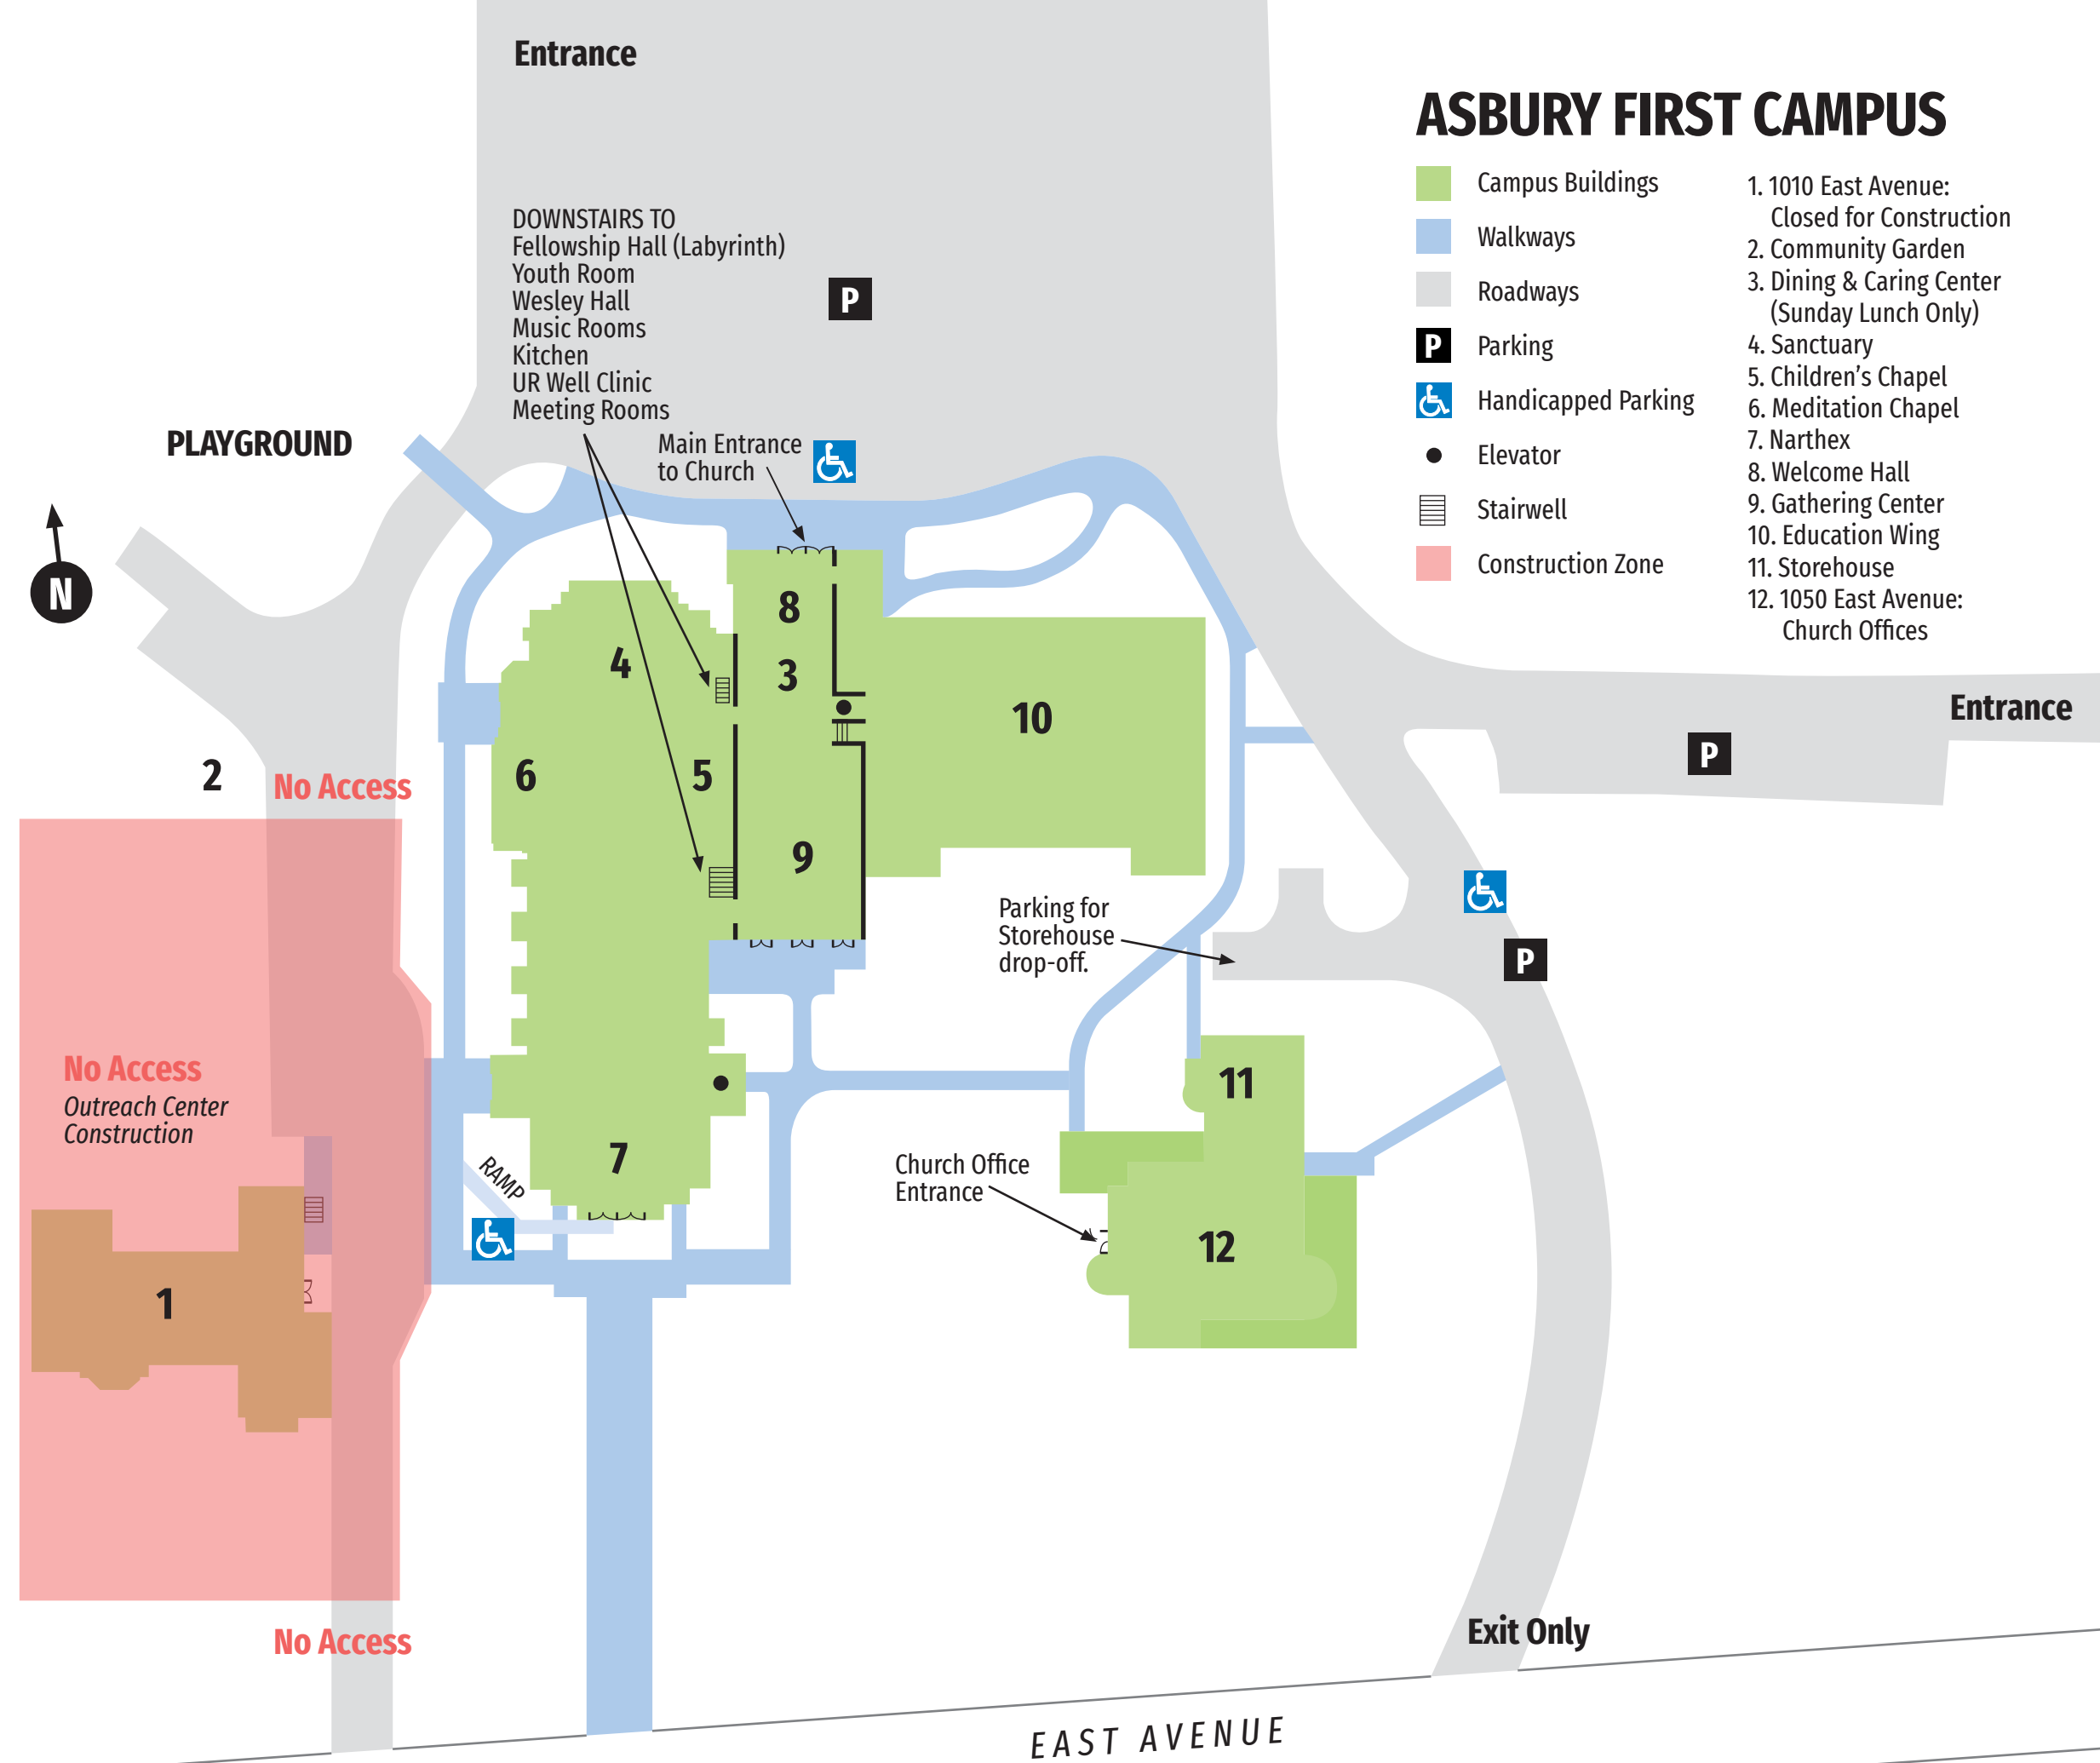

Entrance

ASBURY FIRST CAMPUS

- Campus Buildings
 - Walkways
 - Roadways
 - P Parking
 - ♿ Handicapped Parking
 - Elevator
 - Stairwell
 - Construction Zone
1. 1010 East Avenue: Closed for Construction
 2. Community Garden
 3. Dining & Caring Center (Sunday Lunch Only)
 4. Sanctuary
 5. Children's Chapel
 6. Meditation Chapel
 7. Narthex
 8. Welcome Hall
 9. Gathering Center
 10. Education Wing
 11. Storehouse
 12. 1050 East Avenue: Church Offices

PLAYGROUND

DOWNSTAIRS TO
Fellowship Hall (Labyrinth)
Youth Room
Wesley Hall
Music Rooms
Kitchen
UR Well Clinic
Meeting Rooms

Main Entrance
to Church

Parking for
Storehouse
drop-off.

Church Office
Entrance

Exit Only

EAST AVENUE

GRANGER PLACE

No Access

No Access
Outreach Center
Construction

No Access

Entrance